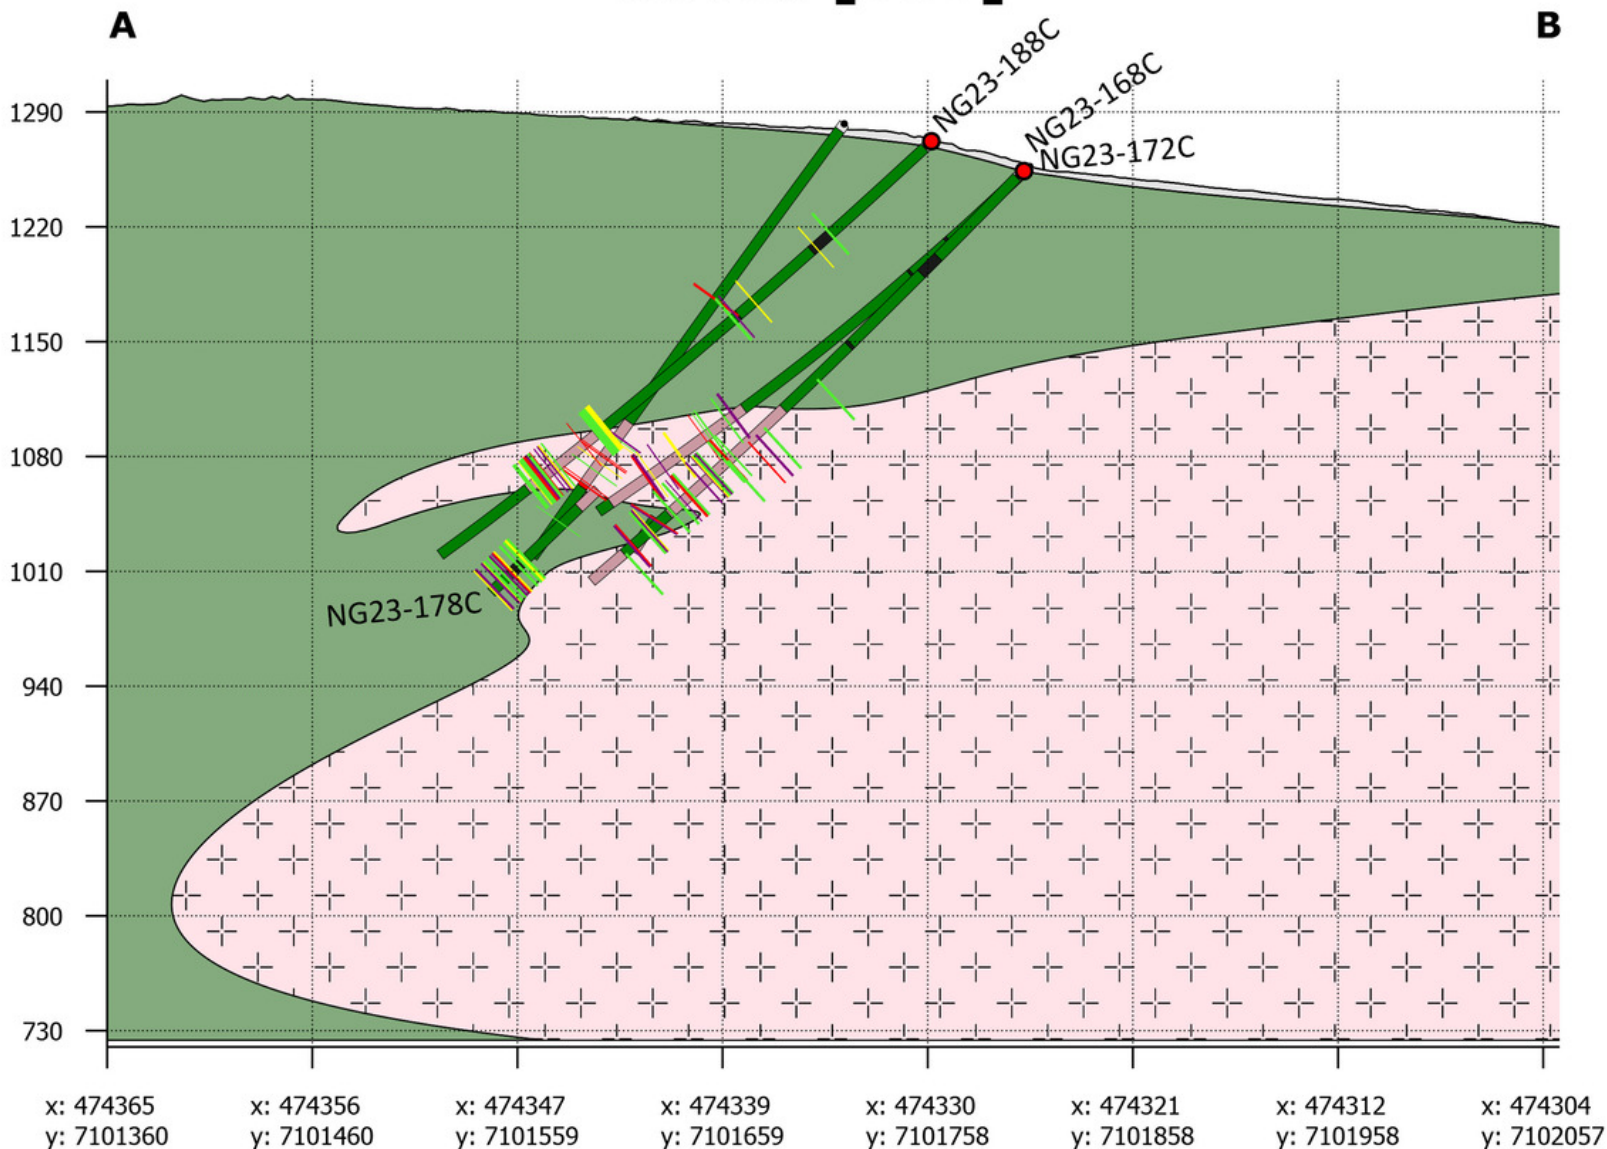

Raven [900]

Legend

— Topography

Au_Final_ppm

GroupedLith

Scale: 1:3,500

Vertical exaggeration: 0.8x